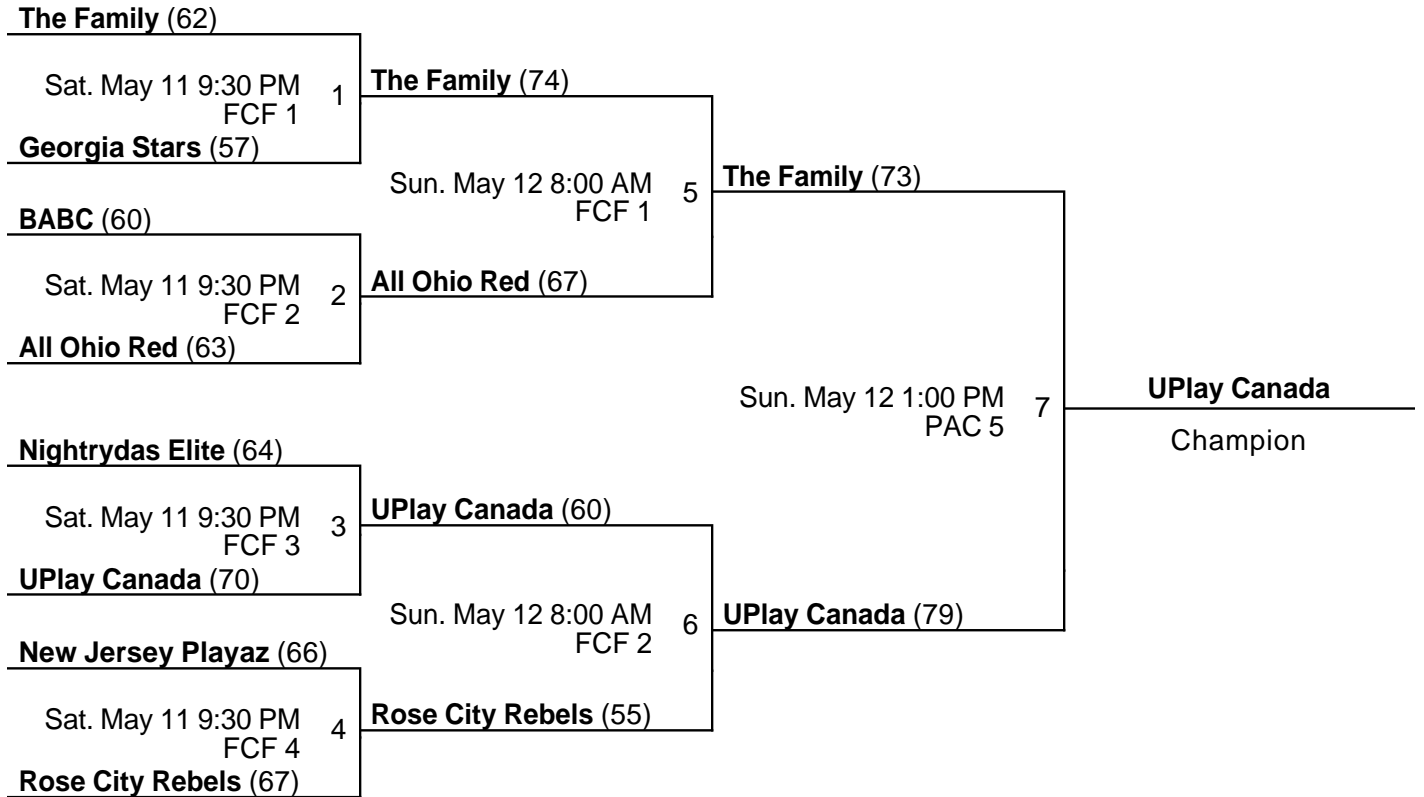

Nike E16

E16 Gold

May 10-12, 2019

PAC 5 - Pacers Athletic Center Court 5 PAC 6 - Pacers Athletic Center Court 6
PAC 7 - Pacers Athletic Center Court 7 PAC 8 - Pacers Athletic Center Court 8

Nike E16

E16 Silver

May 10-12, 2019

FCF 1 - Finch Creek Fieldhouse Court 1 FCF 2 - Finch Creek Fieldhouse Court 2
 FCF 3 - Finch Creek Fieldhouse Court 3 FCF 4 - Finch Creek Fieldhouse Court 4
 PAC 5 - Pacers Athletic Center Court 5