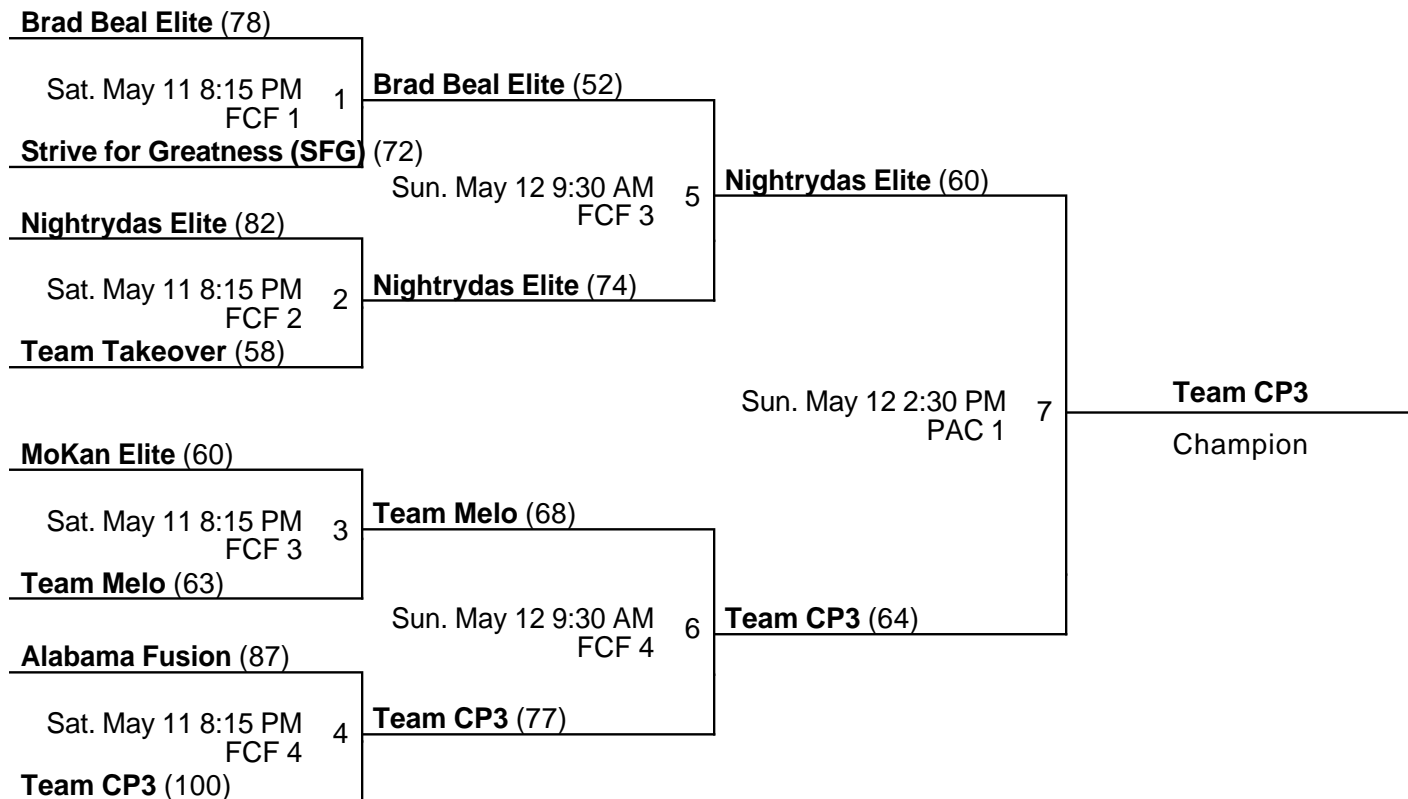

Nike E15

E15 Gold

May 10-12, 2019

FCF 1 - Finch Creek Fieldhouse Court 1 FCF 2 - Finch Creek Fieldhouse Court 2
 FCF 3 - Finch Creek Fieldhouse Court 3 FCF 4 - Finch Creek Fieldhouse Court 4
 PAC 1 - Pacers Athletic Center Court 1

Nike E15

E15 Silver

May 10-12, 2019

FCF 1 - Finch Creek Fieldhouse Court 1 FCF 2 - Finch Creek Fieldhouse Court 2
 FCF 3 - Finch Creek Fieldhouse Court 3 FCF 4 - Finch Creek Fieldhouse Court 4
 PAC 1 - Pacers Athletic Center Court 1