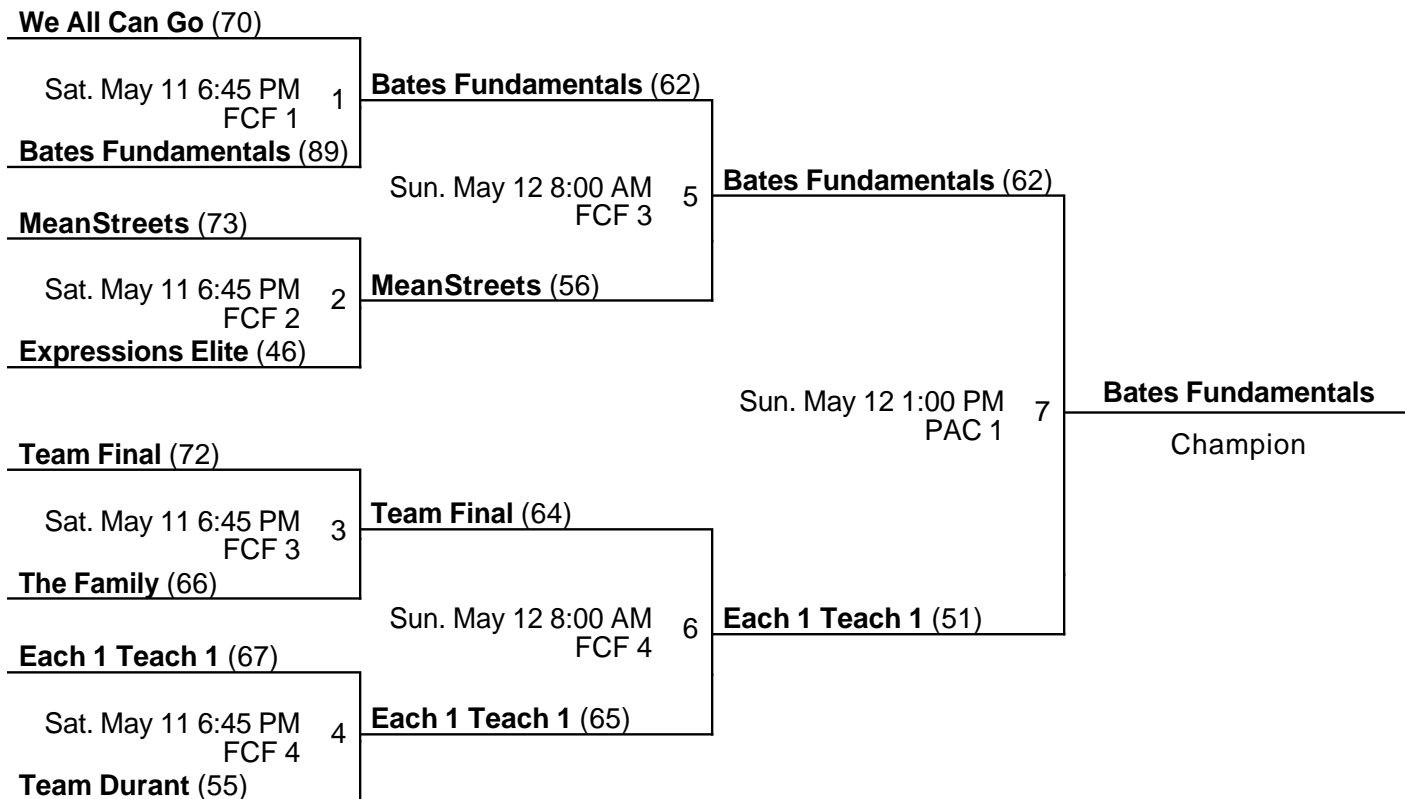

Nike E15

E15 Gold

May 10-12, 2019

FCF 1 - Finch Creek Fieldhouse Court 1 FCF 2 - Finch Creek Fieldhouse Court 2
 FCF 3 - Finch Creek Fieldhouse Court 3 FCF 4 - Finch Creek Fieldhouse Court 4
 PAC 1 - Pacers Athletic Center Court 1

Nike E15

E15 Silver

May 10-12, 2019

FCF 1 - Finch Creek Fieldhouse Court 1 FCF 2 - Finch Creek Fieldhouse Court 2
 FCF 3 - Finch Creek Fieldhouse Court 3 FCF 4 - Finch Creek Fieldhouse Court 4
 PAC 1 - Pacers Athletic Center Court 1